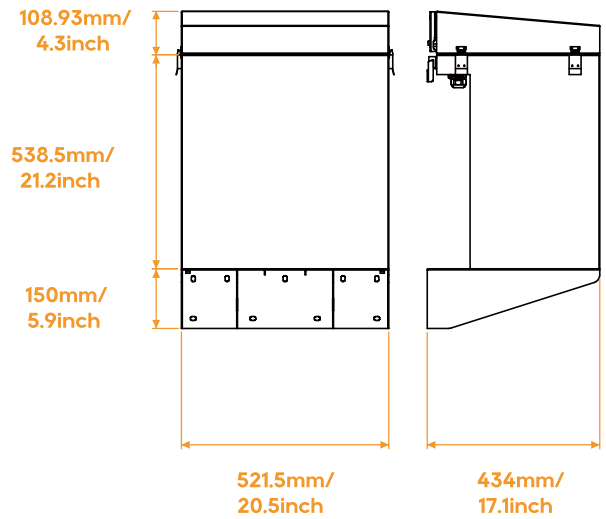

Wall Mounting