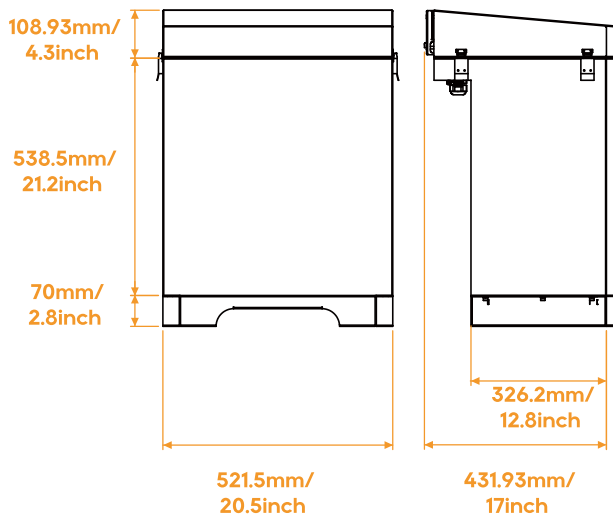

Mechanical drawing

Floor Mounting