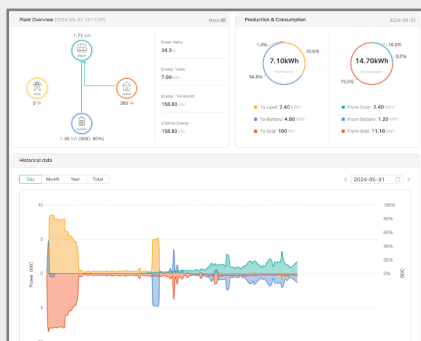

S-Cloud Monitor

Hoymiles monitoring system, S-Miles Cloud, offers homeowners a powerful platform to monitor their solar installation and solar power system, providing access to as much or as little data as desired.

Track overall plant performance with insights into monthly and lifetime energy production, as well as emissions reduction. For a closer look, leverage the live data of the Hoymiles app to monitor the performance of individual modules.

As an installer:- You have overall control of your customers system configuration. Monitor system performance and system alerts either through a web portal or directly from your mobile app.

The S-Cloud solution is provided free of charge to you as an installer and to your customers.